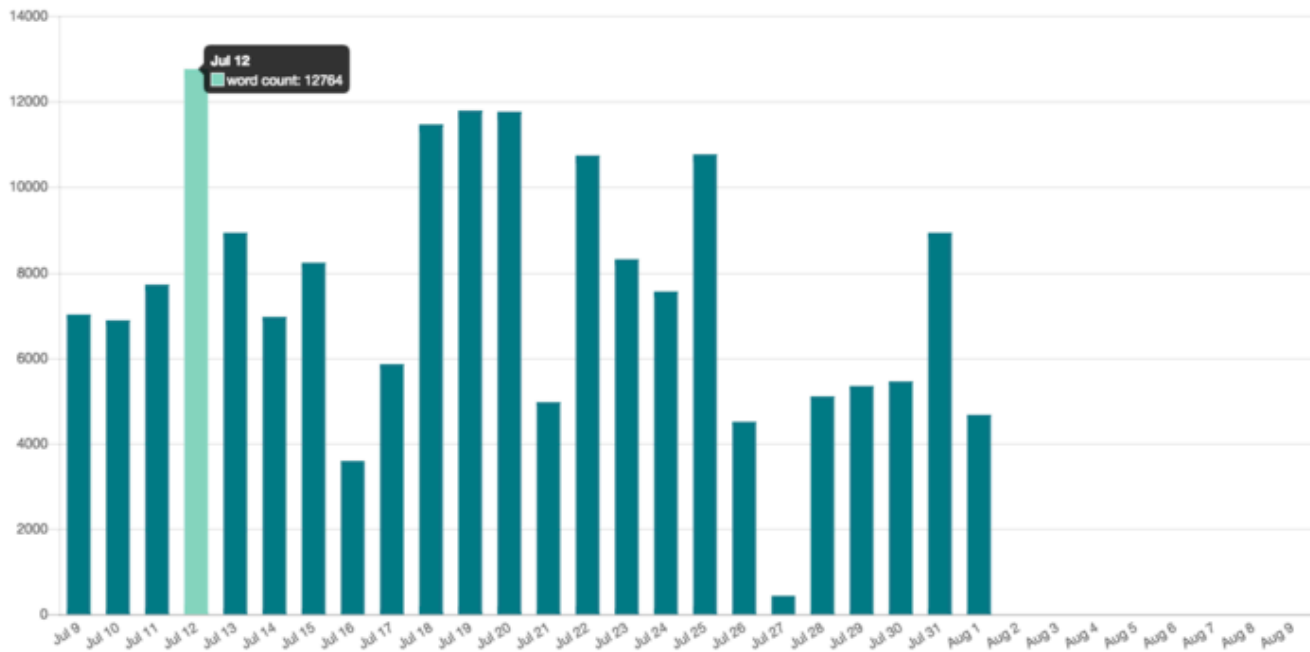

Organizational Dashboard

Save The Children UK (STC)

Edit Delete Close

category: group program

Communicate directly with parents

Streamlined measurement tool

Efficient set-up of multiple devices