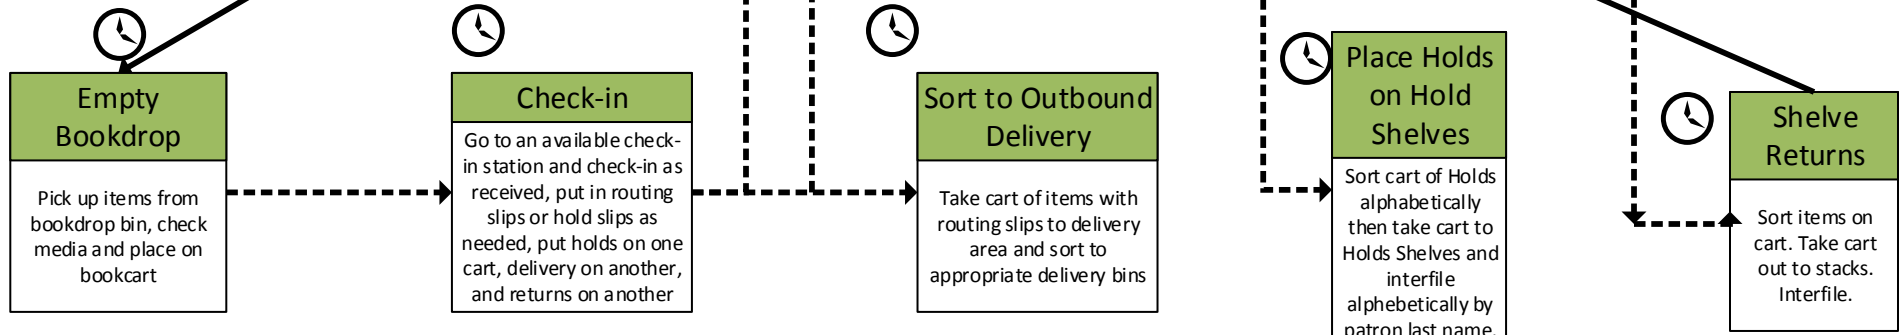

Value Stream: RTS Time for Bookdrop Returns
P/T: 3.87 hours
Lead Time: 9.87—46.87 hours

Item is dropped into bookdrop

Patron finds item they want

P/T = 10 secs per item
D/T = 6-36 hours
Repeat 300 times
Page

Take cart to workstation
120 seconds

P/T = 15 secs per item
D/T = 0-30 minutes
Repeat 100 times
Clerk

Take to Delivery Area
120 seconds

P/T = 10 secs per item
D/T = 0-15 minutes
Repeat 40x
Clerk

Take to Hold Shelves Area
180 seconds

P/T = 20 secs per item
D/T = 0-15 min
Repeat 60x
Clerk

Take to Public Shelving Area
Shelves Area
180 seconds

P/T = 1 minute each
D/T = 3-6 hours
Repeat 120x
Page

P/T 50 min      2 min      25 min      2 min      7 min      3 min      20 min      3 min      120 min